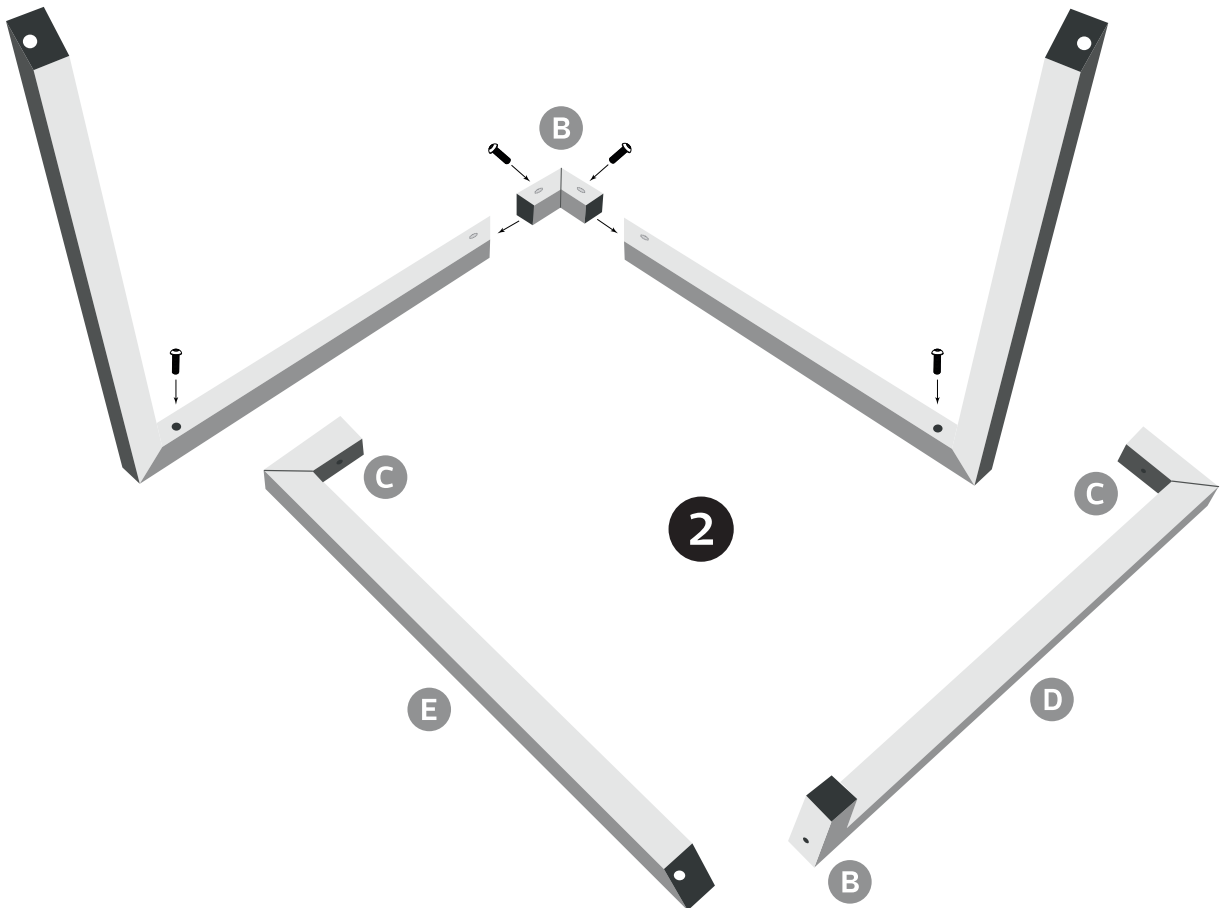

OUTDOOR LIVING

STOJAN PRO OHNIŠTĚ STAR 60-80-100

MANUAL

MOODZ
OUTDOOR LIVING