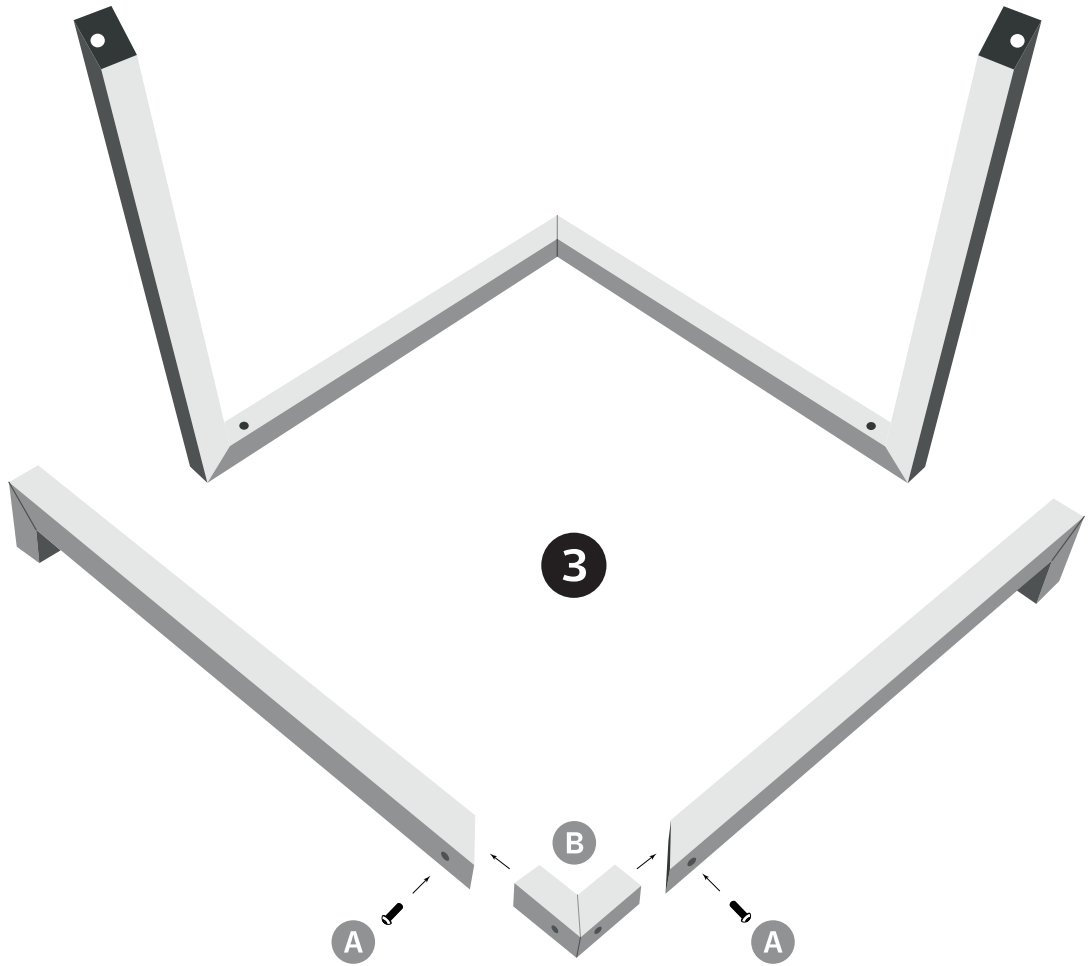

OUTDOOR LIVING

STOJAN PRO OHNIŠTĚ STAR 60-80-100

MANUAL

MOODZ
OUTDOOR LIVING