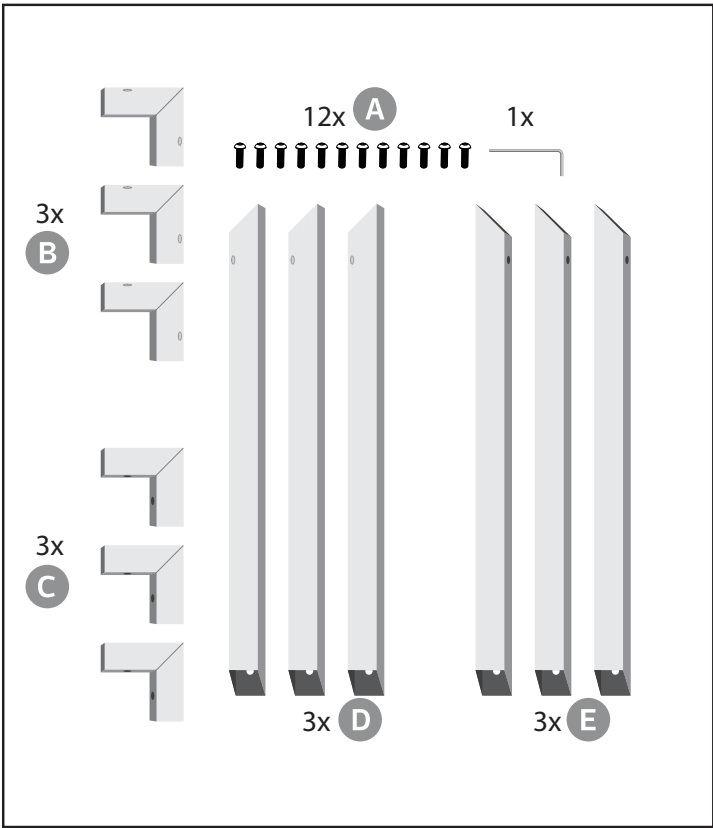

OUTDOOR LIVING

STOJAN PRO OHNIŠTĚ STAR 60-80-100

MANUAL

MOODZ
OUTDOOR LIVING