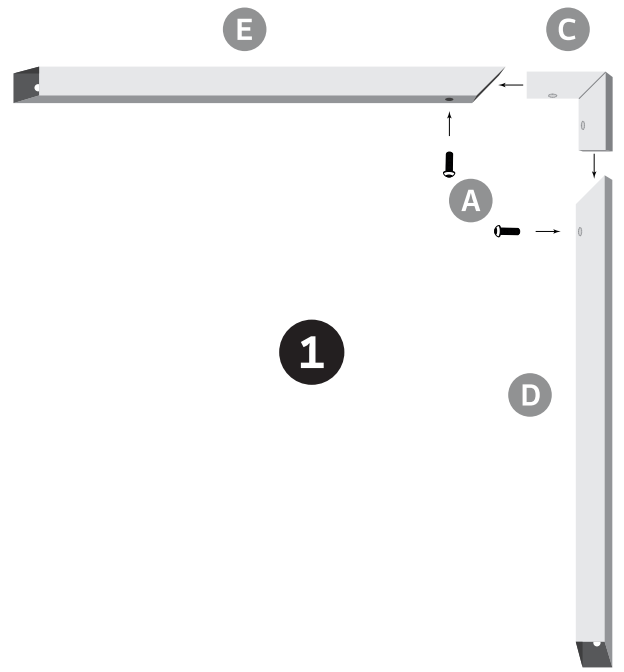

OUTDOOR LIVING

STOJAN PRO OHNIŠTĚ STAR 60-80-100

MANUAL

MOODZ
OUTDOOR LIVING