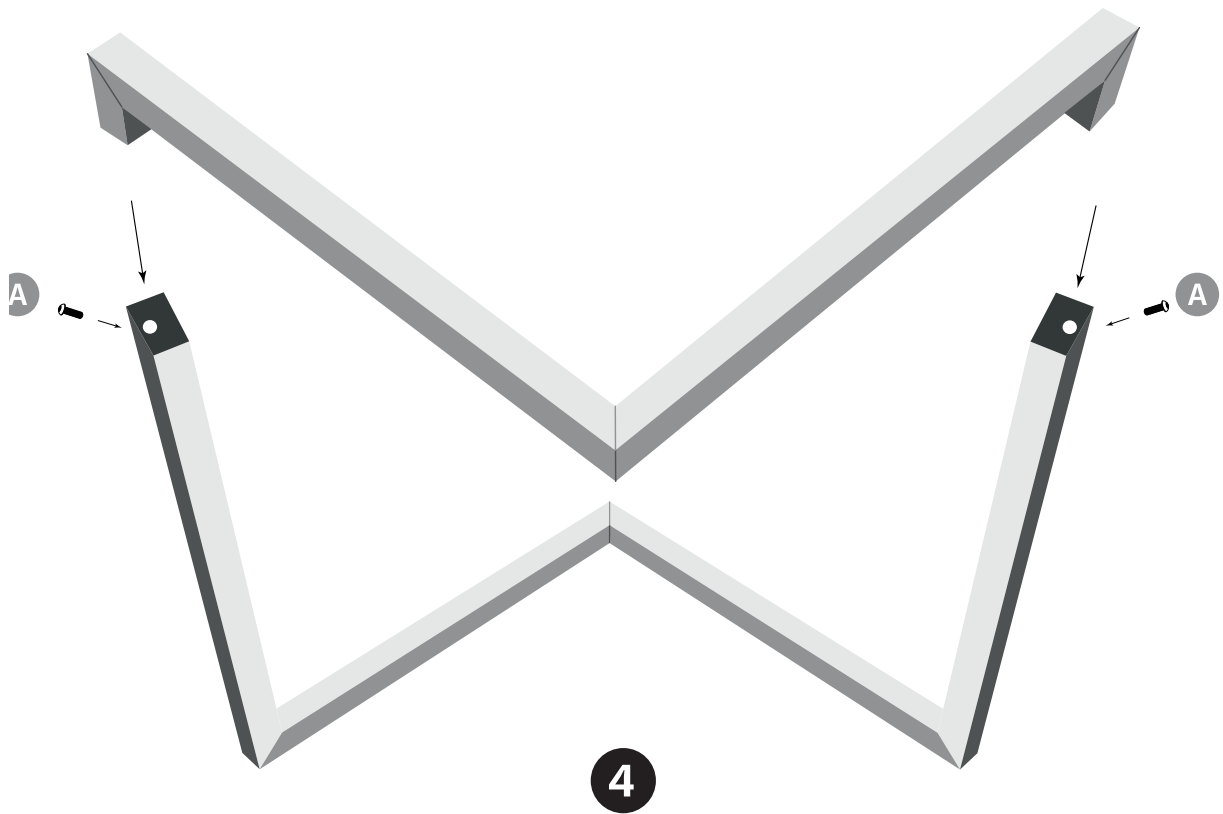

OUTDOOR LIVING

STOJAN PRO OHNIŠTĚ STAR 60-80-100

MANUAL

MOODZ
OUTDOOR LIVING