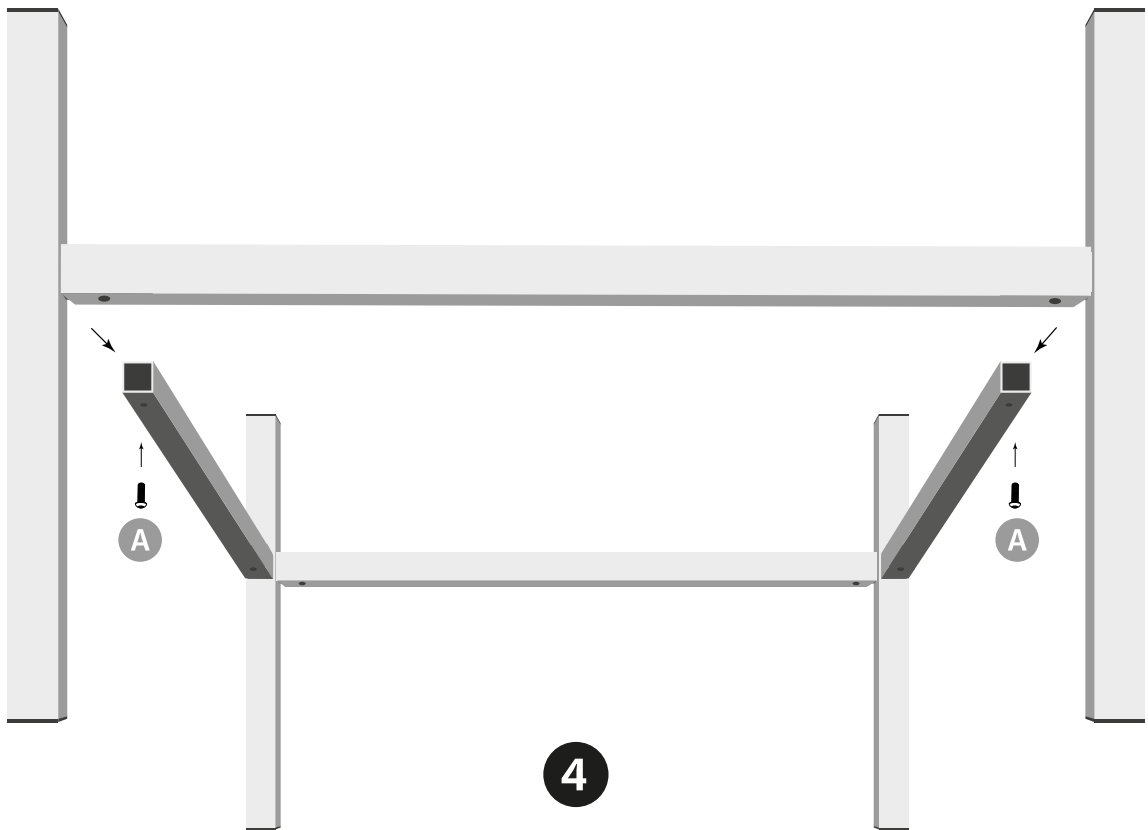

OUTDOOR LIVING

STOJAN PRO OHNIŠTĚ SQUARE 60-80-100

MANUAL

MOODZ
OUTDOOR LIVING