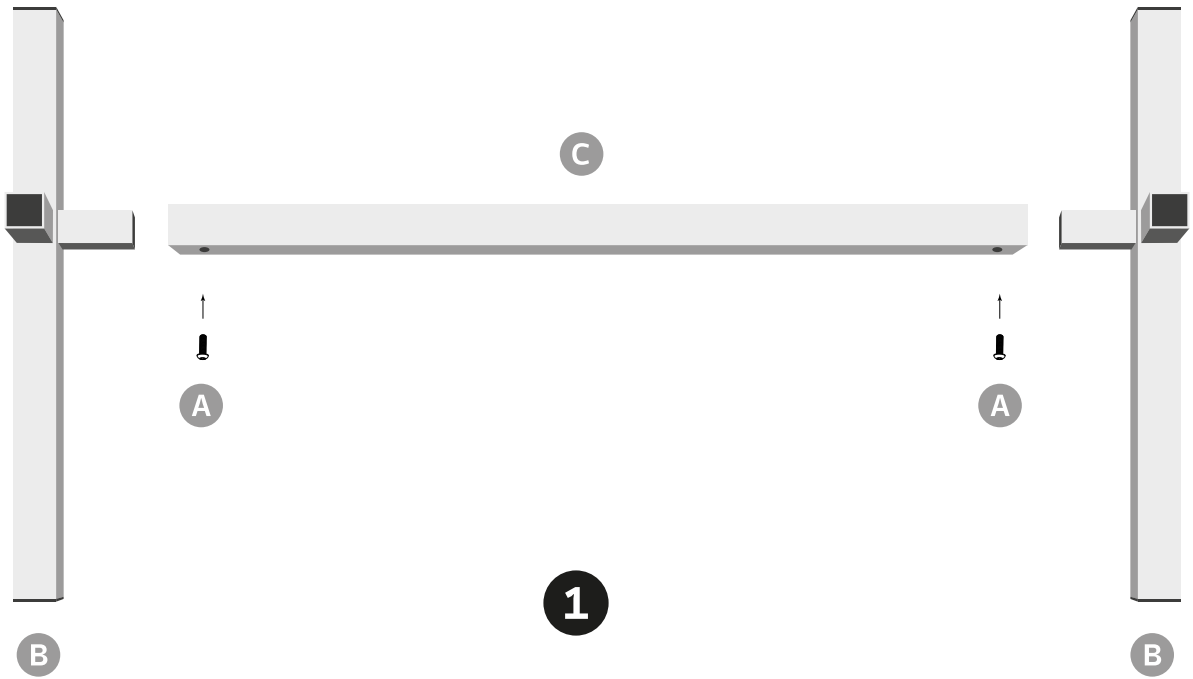

OUTDOOR LIVING

STOJAN PRO OHNIŠTĚ SQUARE 60-80-100

MANUAL

MOODZ
OUTDOOR LIVING