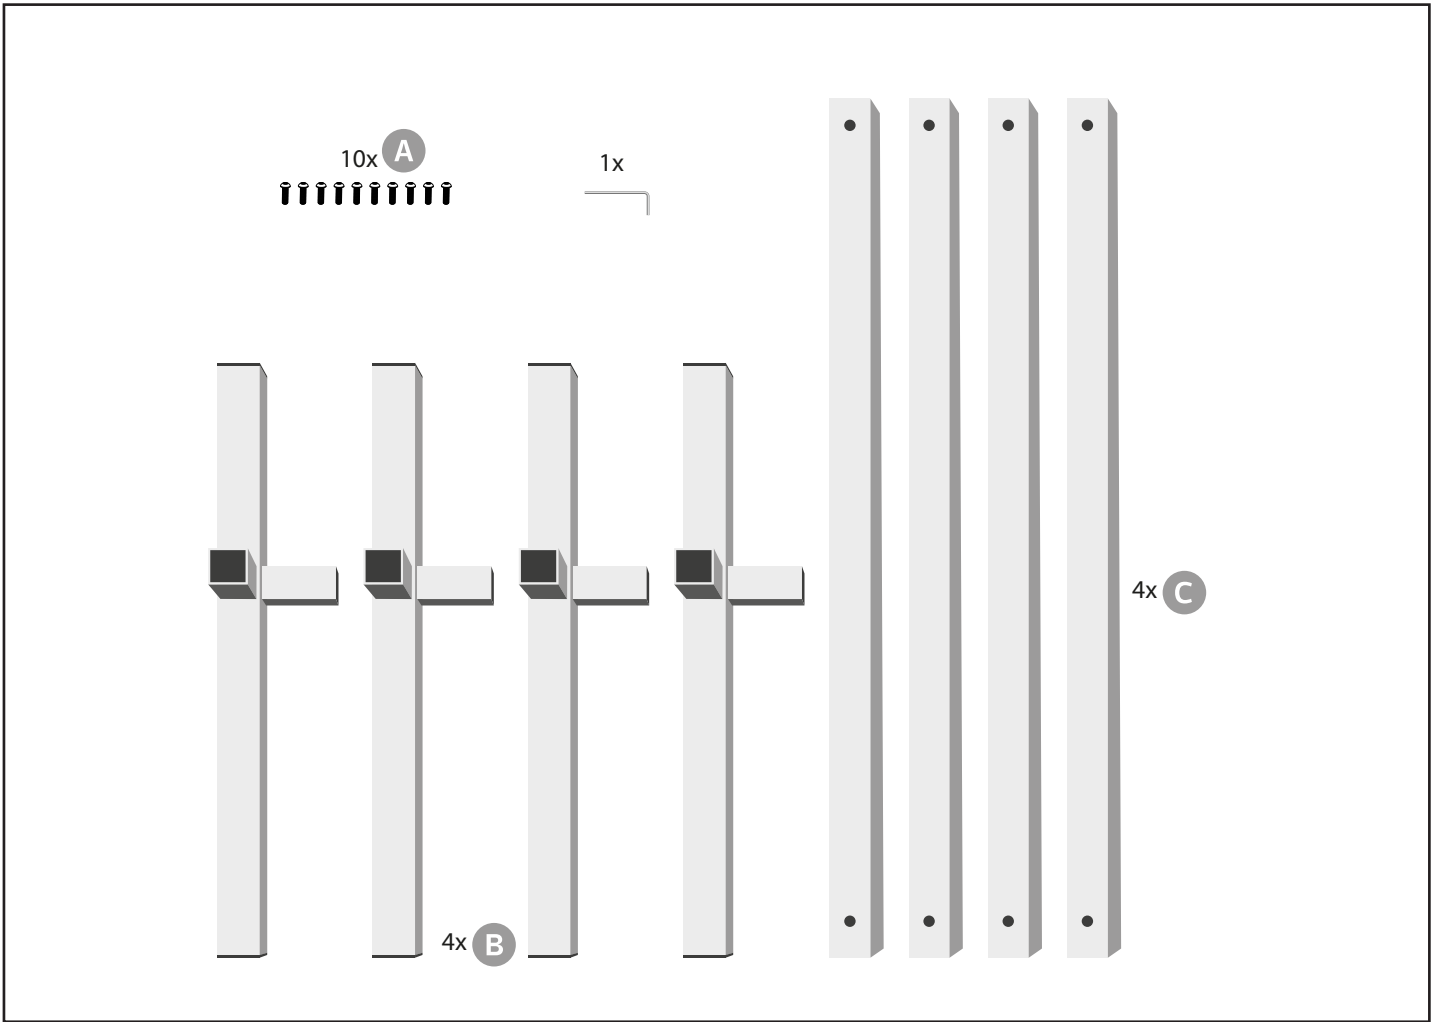

OUTDOOR LIVING

STOJAN PRO OHNIŠTĚ SQUARE 60-80-100

MANUAL

MOODZ
OUTDOOR LIVING