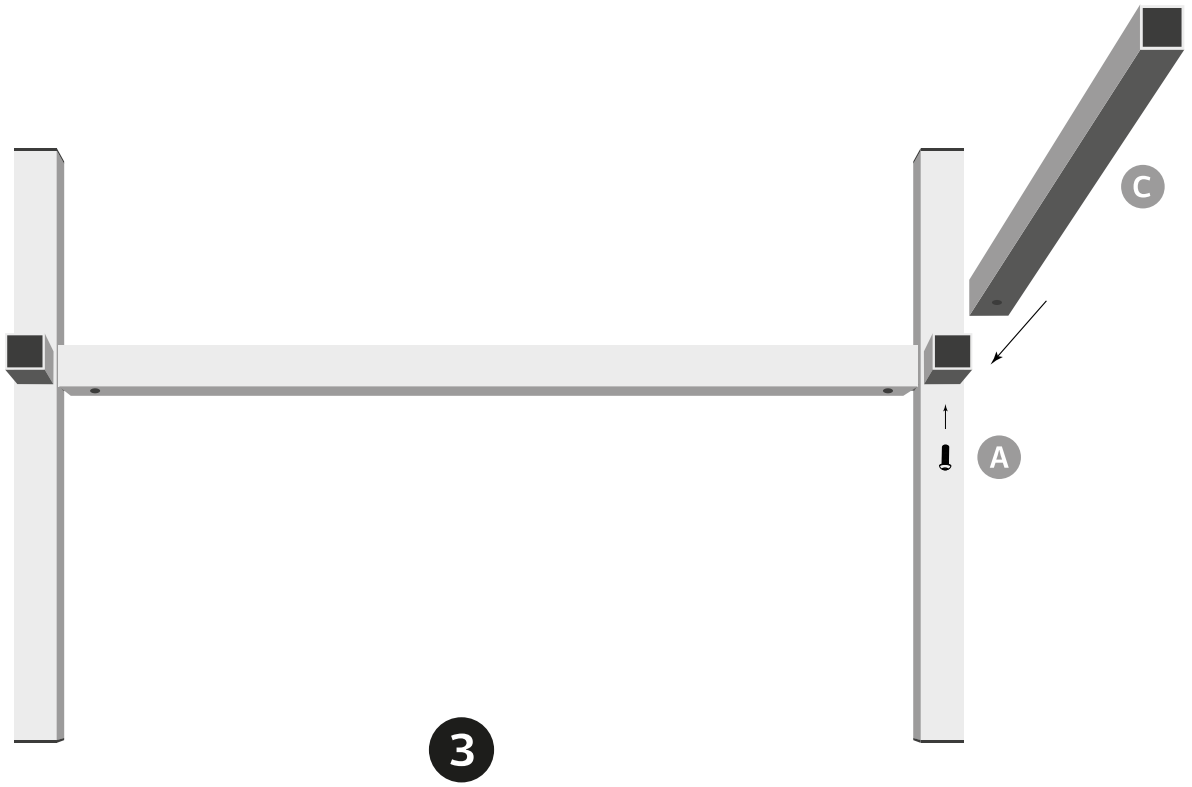

OUTDOOR LIVING

STOJAN PRO OHNIŠTĚ SQUARE 60-80-100

MANUAL

MOODZ
OUTDOOR LIVING