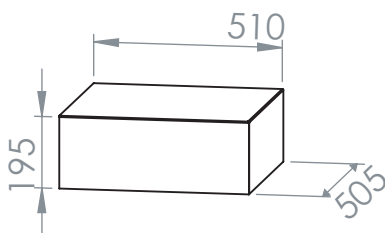

COEO

DESIGN & CONVIVIALITE

3 770017 337044
Ref.: GD98

Dimensions (L * l * H): 500 * 500 * 170 mm
Total weight: 10 kg

MATERIALS:

- Carbon steel (Central grill)
- Carbon steel/High temperature black powder coating (Tripod)

DIMENSIONS:

- (L) 49 cm * (l) 49 cm * (H) 1 cm (Central grill)
- (L) 50 cm * (l) 50 cm * (H) 17 cm (Tripod)

WEIGHT:

10 kg

PACKAGING/APPLICATION:

Example of one unit shipped to French/European end user

Dimensions (L * l * H): 510 * 505 * 195 mm
Total weight: 10.5 kg