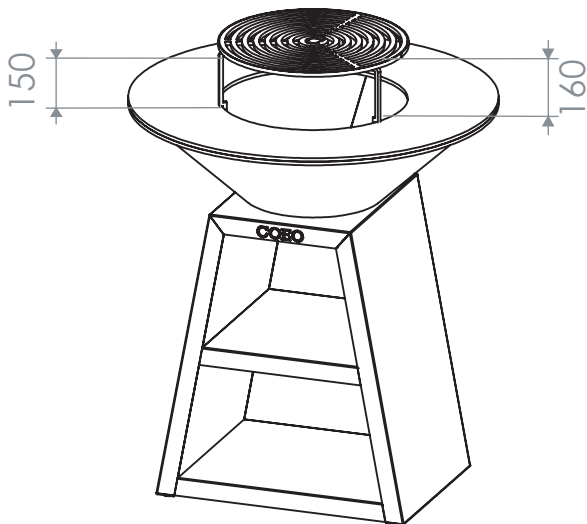

COEO

DESIGN & CONVIVIALITE

3 770017 337044
Ref.: GD98

Dimensions (L * l * H): 500 * 500 * 170 mm
Total weight: 10 kg

MATERIALS:

- Carbon steel (Central grill)
- Carbon steel/High temperature black powder coating (Tripod)

DIMENSIONS:

- (L) 49 cm * (l) 49 cm * (H) 1 cm (Central grill)
- (L) 50 cm * (l) 50 cm * (H) 17 cm (Tripod)

WEIGHT:

10 kg

PACKAGING/APPLICATION:

Example of one unit shipped to French/European end user

Dimensions (L * l * H): 510 * 505 * 195 mm
Total weight: 10.5 kg

Adaptable with Barrier
BA98 (sold separately)