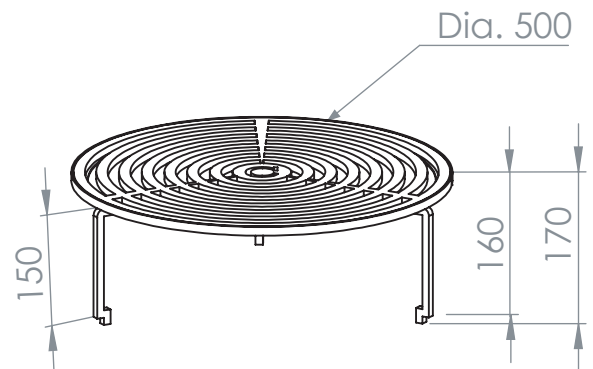

COEO

DESIGN & CONVIVIALITE

3 770017 337044
Ref.: GD98

Dimensions (L * l * H): 500 * 500 * 170 mm
Total weight: 10 kg

MATERIALS:

- Carbon steel (Central grill)
- Carbon steel/High temperature black powder coating (Tripod)

DIMENSIONS:

- (L) 49 cm * (l) 49 cm * (H) 1 cm (Central grill)
- (L) 50 cm * (l) 50 cm * (H) 17 cm (Tripod)

WEIGHT:

10 kg

PACKAGING/APPLICATION:

Example of one unit shipped to French/European end user

Dimensions (L * l * H): 510 * 505 * 195 mm
Total weight: 10.5 kg

Adaptable with Barrier
BA98 (sold separately)