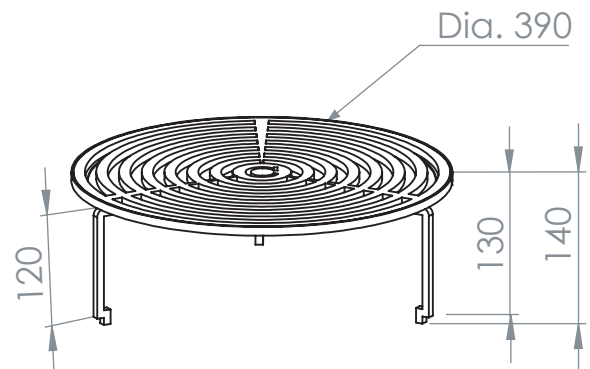

COEO

DESIGN & CONVIVIALITE

3 770017 337563
Ref.: GD82

Dimensions (L * l * H): 390 * 390 * 140 mm
Total weight: 6 kg

MATERIALS:

- Carbon steel (Central grill)
- Carbon steel/High temperature black powder coating (Tripod)

DIMENSIONS:

- (L) 38 cm * (l) 38 cm * (H) 1 cm (Central grill)
- (L) 39 cm * (l) 39 cm * (H) 14 cm (Tripod)

WEIGHT:

6 kg

PACKAGING/APPLICATION:

Example of one unit shipped to French/European end user

Dimensions (L * l * H): 400 * 395 * 165 mm
Total weight: 6.5 kg

Adaptable with Barrier
BA82 (sold separately)