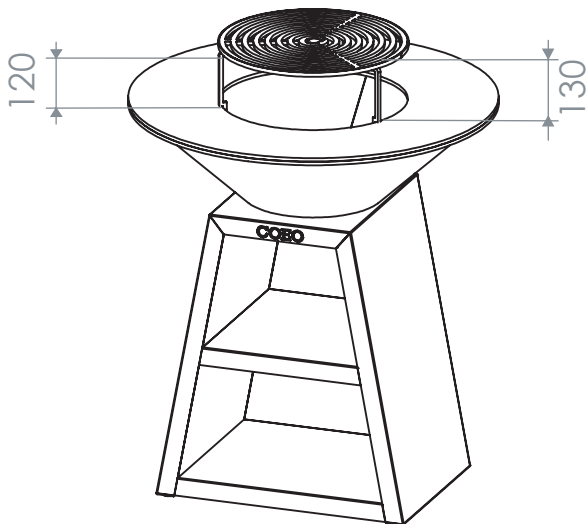

COEO

DESIGN & CONVIVIALITE

3 770017 337563
Ref.: GD82

Dimensions (L * l * H): 390 * 390 * 140 mm
Total weight: 6 kg

MATERIALS:

- Carbon steel (Central grill)
- Carbon steel/High temperature black powder coating (Tripod)

DIMENSIONS:

- (L) 38 cm * (l) 38 cm * (H) 1 cm (Central grill)
- (L) 39 cm * (l) 39 cm * (H) 14 cm (Tripod)

WEIGHT:

6 kg

PACKAGING/APPLICATION:

Example of one unit shipped to French/European end user

Dimensions (L * l * H): 400 * 395 * 165 mm
Total weight: 6.5 kg