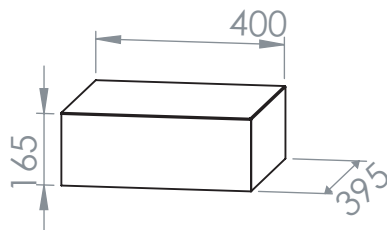

COEO

DESIGN & CONVIVIALITE

3 770017 337563
Ref.: GD82

Dimensions (L * l * H): 390 * 390 * 140 mm
Total weight: 6 kg

MATERIALS:

- Carbon steel (Central grill)
- Carbon steel/High temperature black powder coating (Tripod)

DIMENSIONS:

- (L) 38 cm * (l) 38 cm * (H) 1 cm (Central grill)
- (L) 39 cm * (l) 39 cm * (H) 14 cm (Tripod)

WEIGHT:

6 kg

PACKAGING/APPLICATION:

Example of one unit shipped to French/European end user

Dimensions (L * l * H): 400 * 395 * 165 mm
Total weight: 6.5 kg