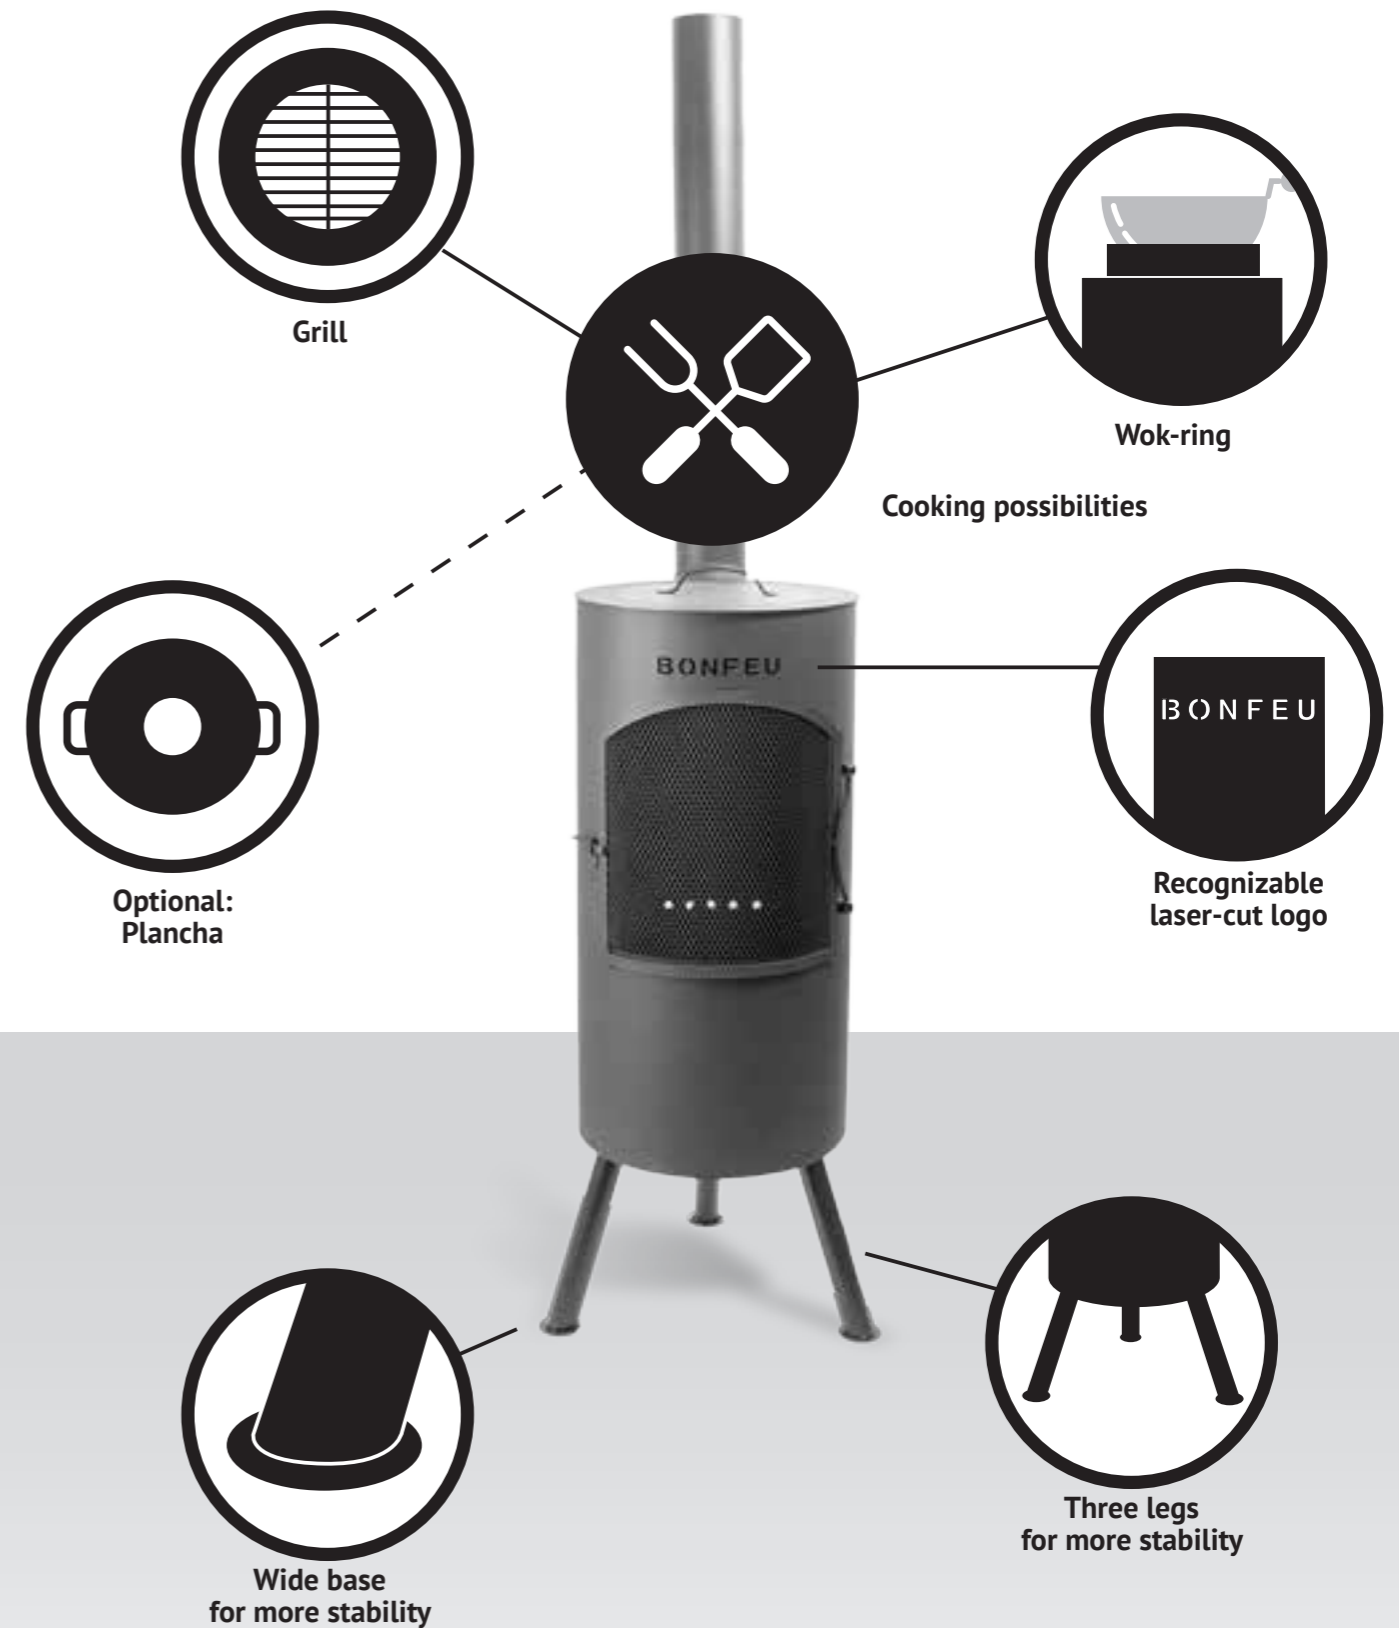

FEATURES AND BENEFITS

In addition to the timeless design and the high quality of materials, the BonFeu stoves have a lot of other features and benefits. All stoves, except for the BonCarre, are on three legs.

The advantage of three legs is that the stove automatically adapts to the unevenness of the surface on which it stands.

In addition, all legs are provided with an extra wide base.

For even more stability. Our word logo is lasered on the top of the hull in each stove. This makes all BonFeu fireplaces very

recognizable. In addition to the handy spark screen,

almost all stoves come with a chrome grill and a wok ring.

And for the stoves that fit a wok ring, a Plancha (see page 45) is also an option. This makes most of our models ideal for

outdoor cooking.